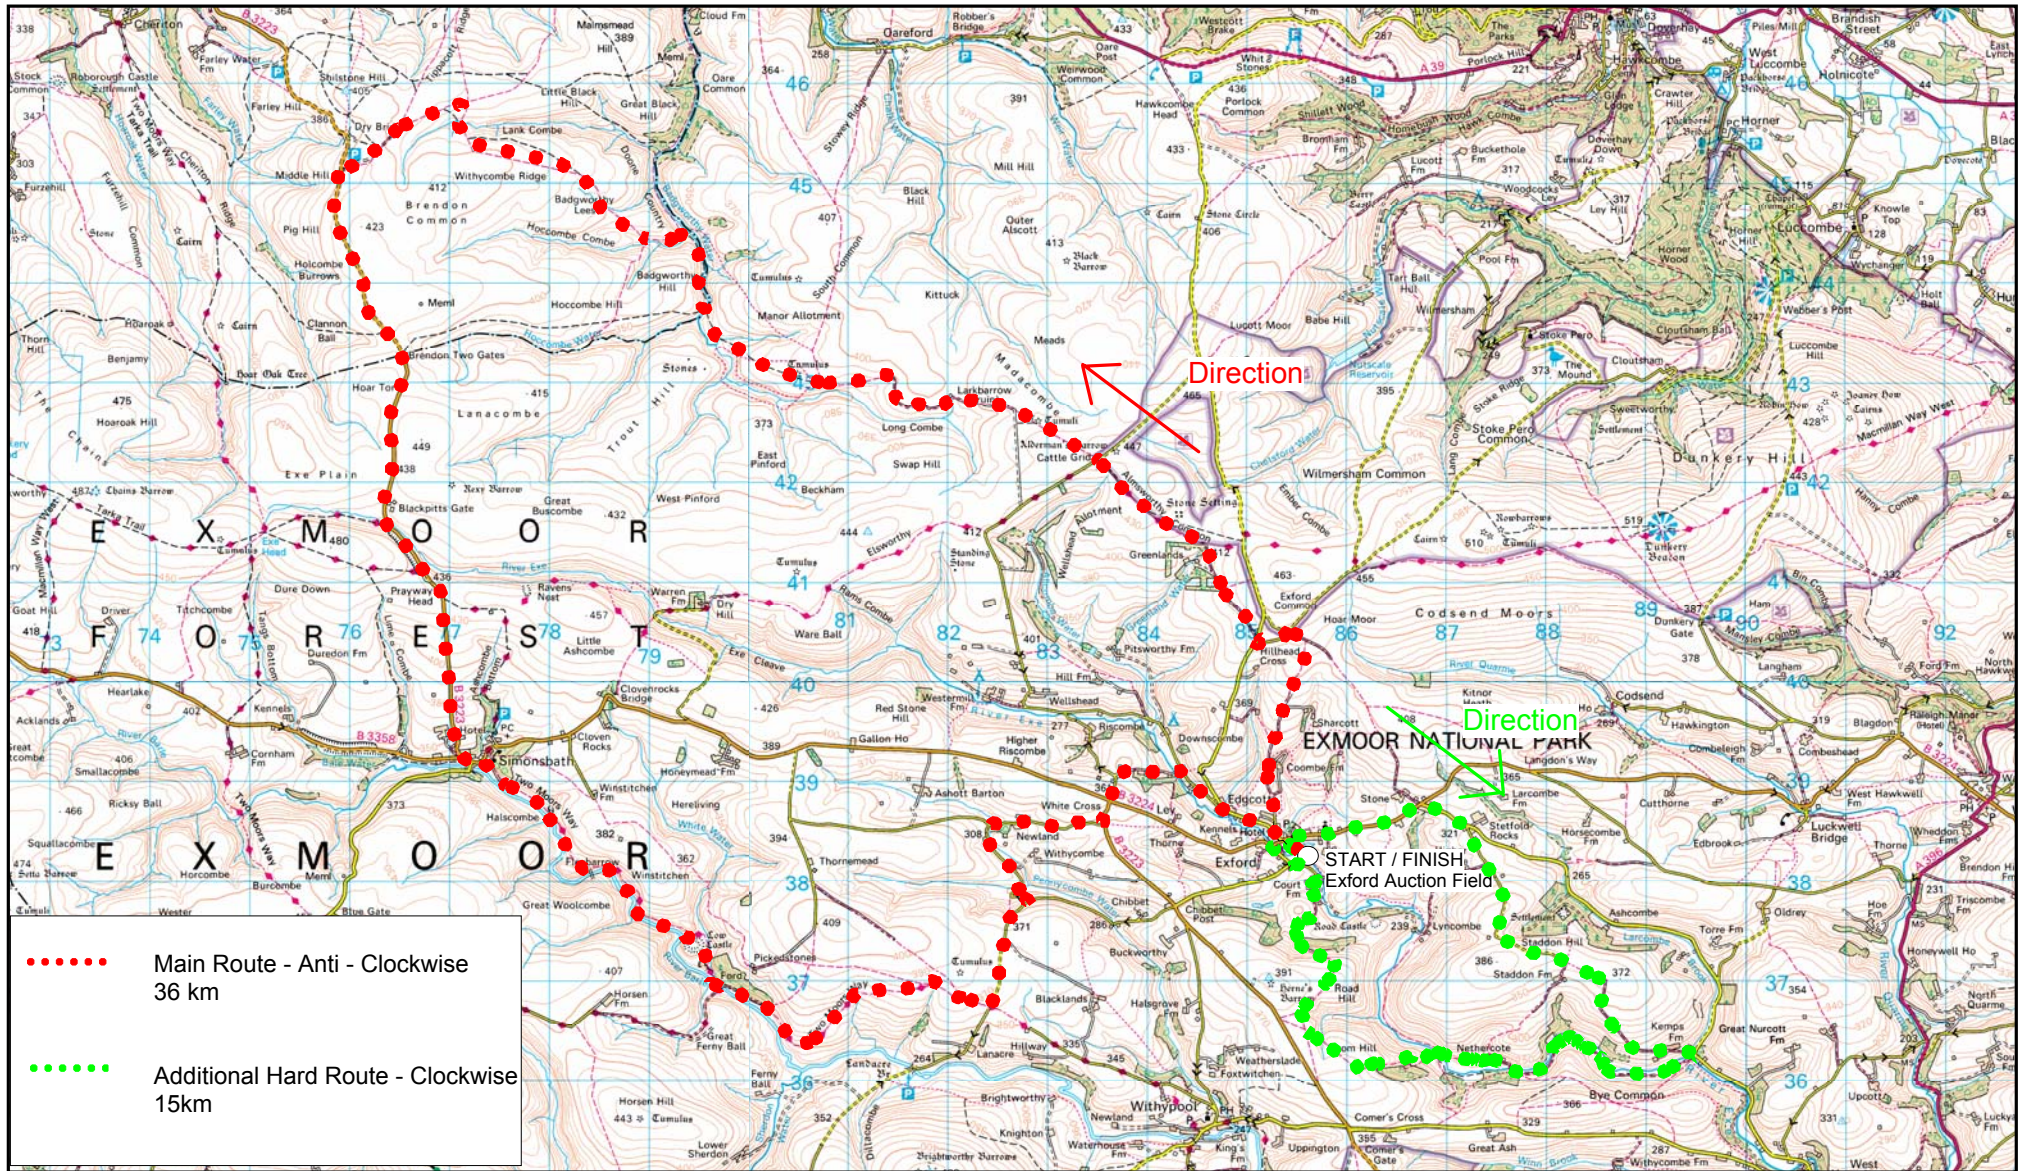

Exmoor Explorer 2003

Exmoor National Park Authority
Exmoor House, Dulverton
Somerset, TA22 9HL.
Tel: 01398 323665,
Fax: 01398 323150,
E-mail: info@exmoor-nationalpark.gov.uk,
Website: www.exmoor-nationalpark.gov.uk.

Reproduced from an Ordnance Survey map with
the permission of the Controller of HMSO © Crown
Copyright reserved. Licence No LA 08906L
Date: 13 June 2003
Compiled by: PDH

Extent of mapping
within Exmoor
National Park
Scale: Scale 1:20

EXMOOR
NATIONAL PARK
Compiled & Printed by Exmoor National Park Authority